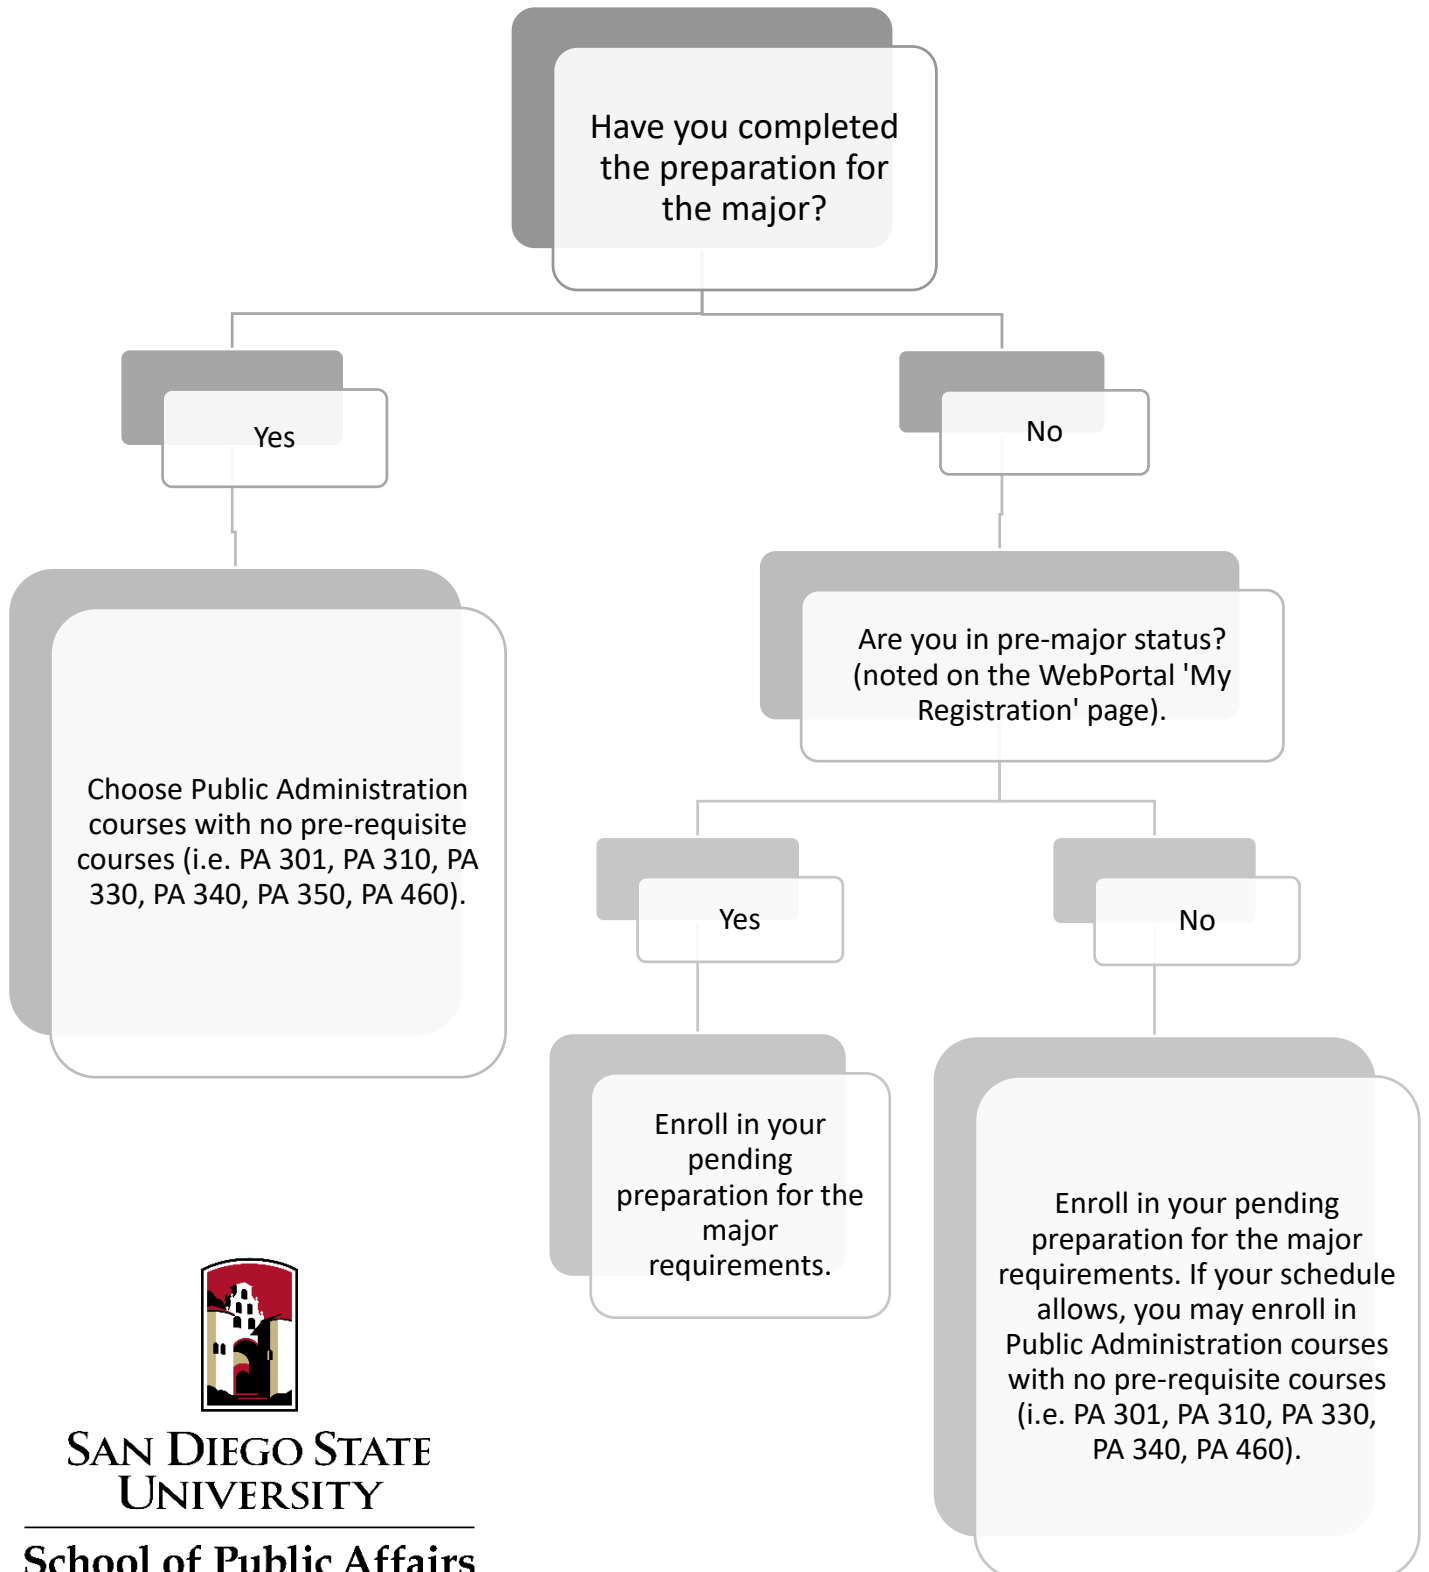

Which Public Administration major courses should I take in Fall 2021?

SAN DIEGO STATE
UNIVERSITY

School of Public Affairs